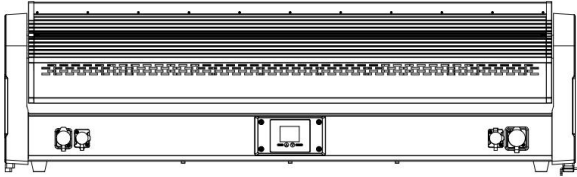

2. Appearance

Front side & back side

1

2

3

Front panel

1. Power in / DMX in
2. Display panel
3. DMX out / Power in