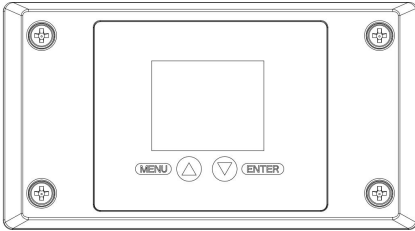

Dimensions:

Light output:

4. Operation

4.1 Front panel operation:

| | |
|-------|---|
| MENU | To enter into move backward or leave the menu |
| UP | To go backward to move up in the menu |
| DOWN | To go forward to move down in the menu |
| ENTER | To perform the desired functions |