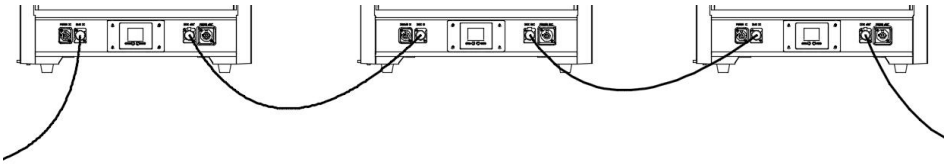

DMX IN

DMX OUT