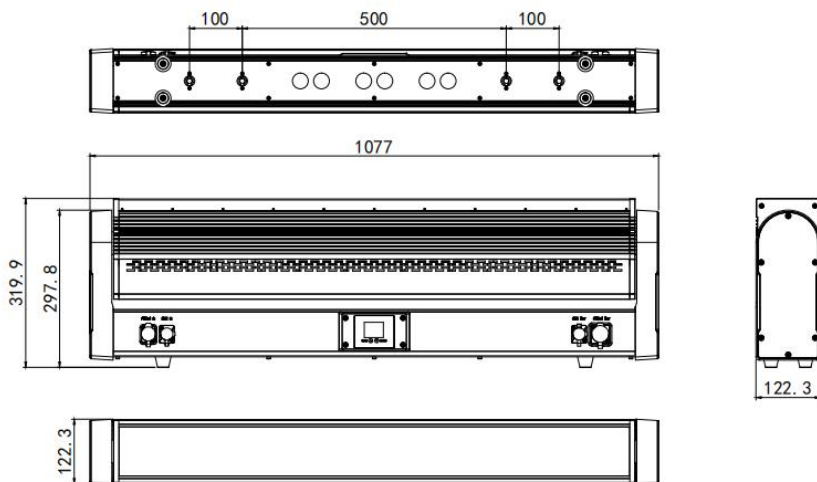

Protection rate: IP65

Working temperature

Working temperature: -10°C-45°C

Connection

Power Connection: Powercon in/ out

Signal Connection: DMX 3-pin in/ out

Product dimensions

1077×122.3×319.9mm

Net weight

24KG

Dimensions:

Light output: