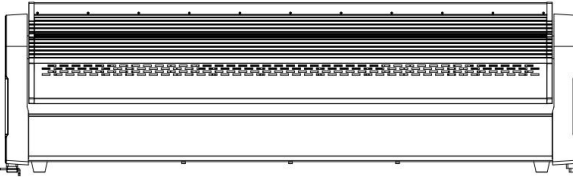

2. Appearance

Front side & back side

1

2

3

Front panel

1. Power in / DMX in
2. Display panel
3. DMX out / Power in