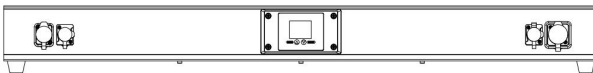

2. Appearance

Front side & back side

1

2

3

Front panel

1. Power in / DMX in
2. Display panel
3. DMX out / Power in